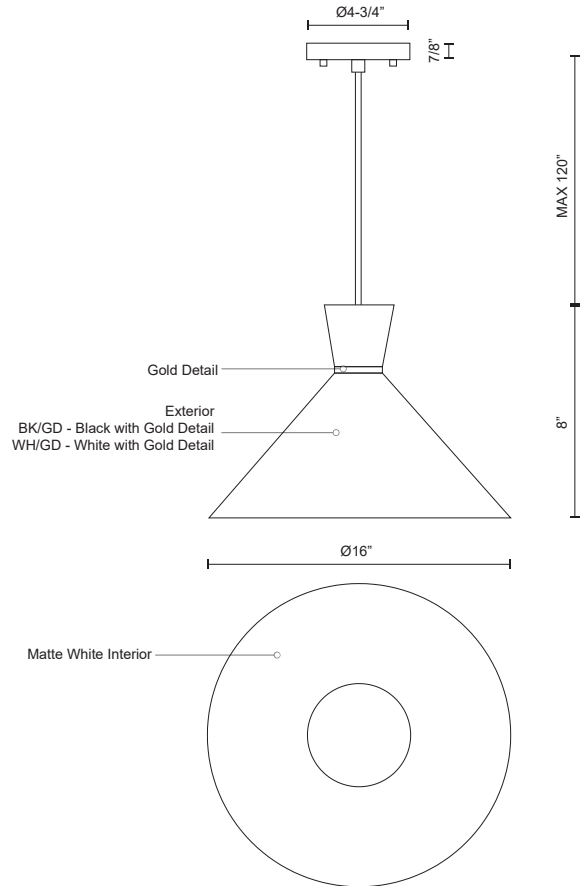

VANDERBILT 493216

PENDANTS

PROJECT

493216-BK/GD
Black with Gold
detail

493216-WH/GD
White with Gold
detail

SPECIFICATION DETAILS

Fixture Dimensions	D16" x H8"
Lamp Type	Incandescent, Medium Base
Wattage	1 x 60W
Voltage	120V
Shade Details	Spun Aluminum Shade
Adjustable	Yes
Wire Length	120" Max
Wire Type	BK/GD - Black Braided Cord; WH/GD - White Braided Cord;
Minimum Hang Height	12"
Sloped Ceiling Adaptable	Yes
Location	Dry
Bulbs Included	No
Canopy Dimensions	D4-3/4" x H7/8"

* For custom options, consult factory for details.

* For warranty information, please visit www.kuzcolighting.com/warranty

DESCRIPTION

Single-lamp pendant with conical aluminum shade with fine powder-coated finishes and anodized gold ring detail. Exterior shade colors are white or black, with matte white interior. Suspended by cloth cable